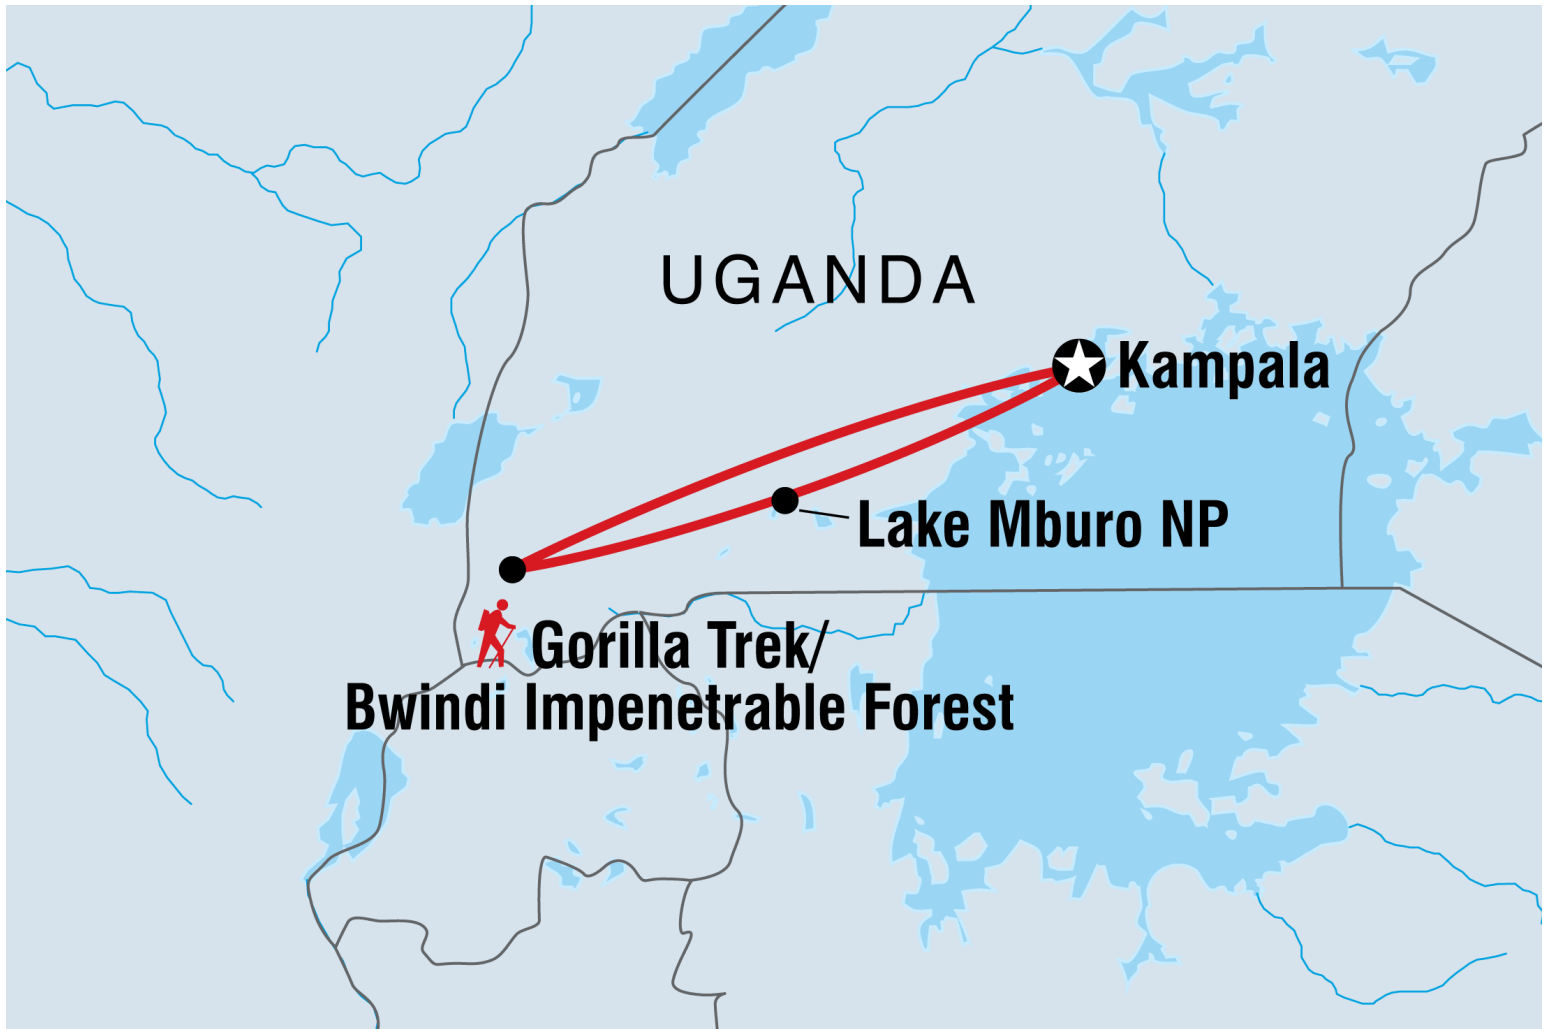

Uganda Gorilla Short Break: Original

<p>Turkode YGAU</p>	<p>Destinasjoner Uganda</p>	<p>Turen starter Kampala</p>
<p>Turen destinasjon Kampala</p>	<p>Reisen er levert av</p> 	<p>4 dager Fra : NOK</p> <p>39 631</p>

Oversikt

Travel to Uganda and embark on a journey to meet one of the world's most endangered species - the noble mountain gorilla. Encounter Uganda's birdlife, frogs and butterflies while hiking through the thick jungle with an experienced local tracker in search of these majestic creatures. The first glimpses of mountain gorillas will be sure to capture hearts and render most speechless - a just reward for the challenging trek. This Ugandan adventure is action packed and sure to satisfy.

Reiseroute

Kampala/Lake Mburo

Ki kati! Welcome to Uganda. Your adventure begins at 09:00am at our joining point hotel. We then make our way to Lake Mburo National Park (approximately 270km, 3hrs). The flora of Lake Mburo National Park is acacia woodland, different to most other parks in East Africa, which means its fauna is also different to other reserves. It's the best place in the country to see the gigantic eland antelope and has about 68 different species of mammals including zebras, impalas, buffalo, leopards, hyenas and jackals. There are five lakes within the park which are home to hippos, crocodiles and a variety of waterbirds, while the papyrus swamps provide cover for the sitatunga antelope and red, black and yellow papyrus gonalek. This small park is less well-known among tourists so it's much quieter than some of the more famous East African parks. This afternoon we take a game drive through the park before settling into our accommodation in Mbarara for the night.